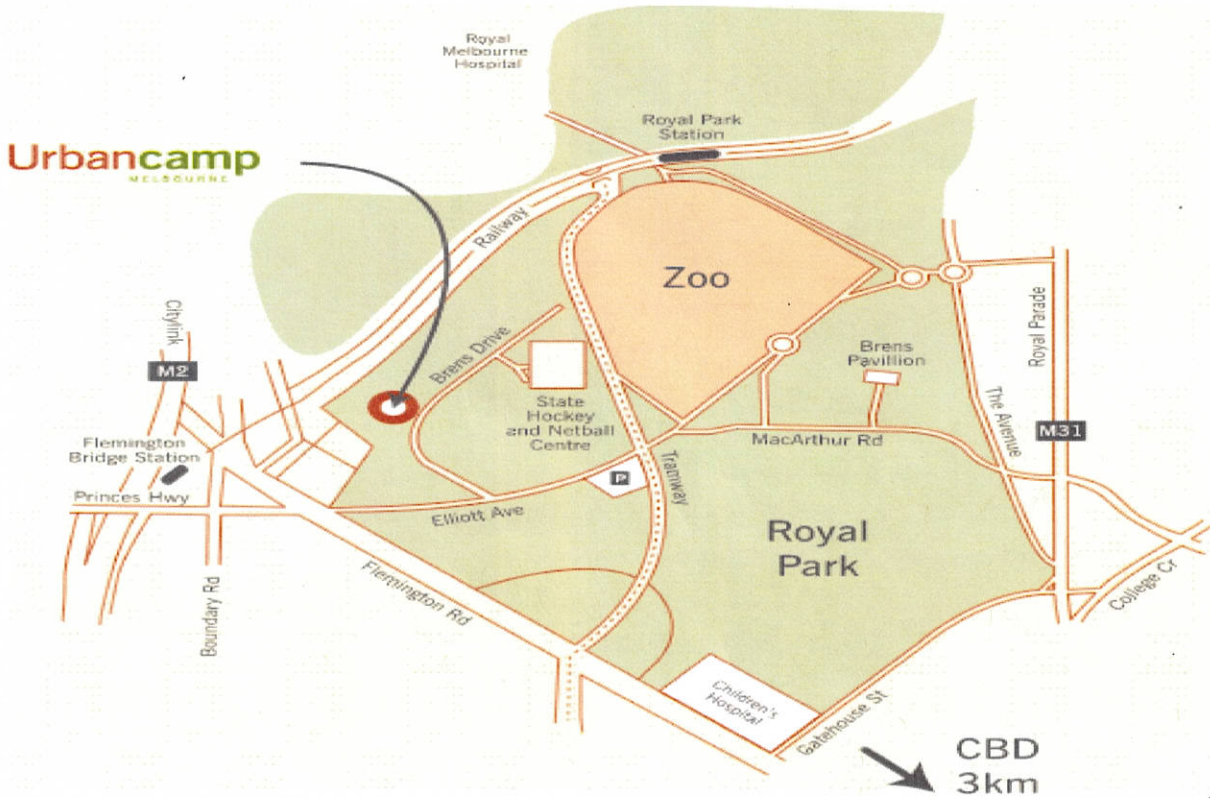

Welcome back to Urban Camp ☺ Enjoy your stay! Please ensure that the bus is parked overnight in the bus parking area behind the State Netball Hockey Centre (near tram line).

Parking at the front of the State Netball Hockey in the roundabout for extended periods is not permitted. The roundabout can be used as a short loading zone for Urban Camp groups in the morning. Thank you ☺

SNHC State Netball Hockey Centre Venue Site Plan