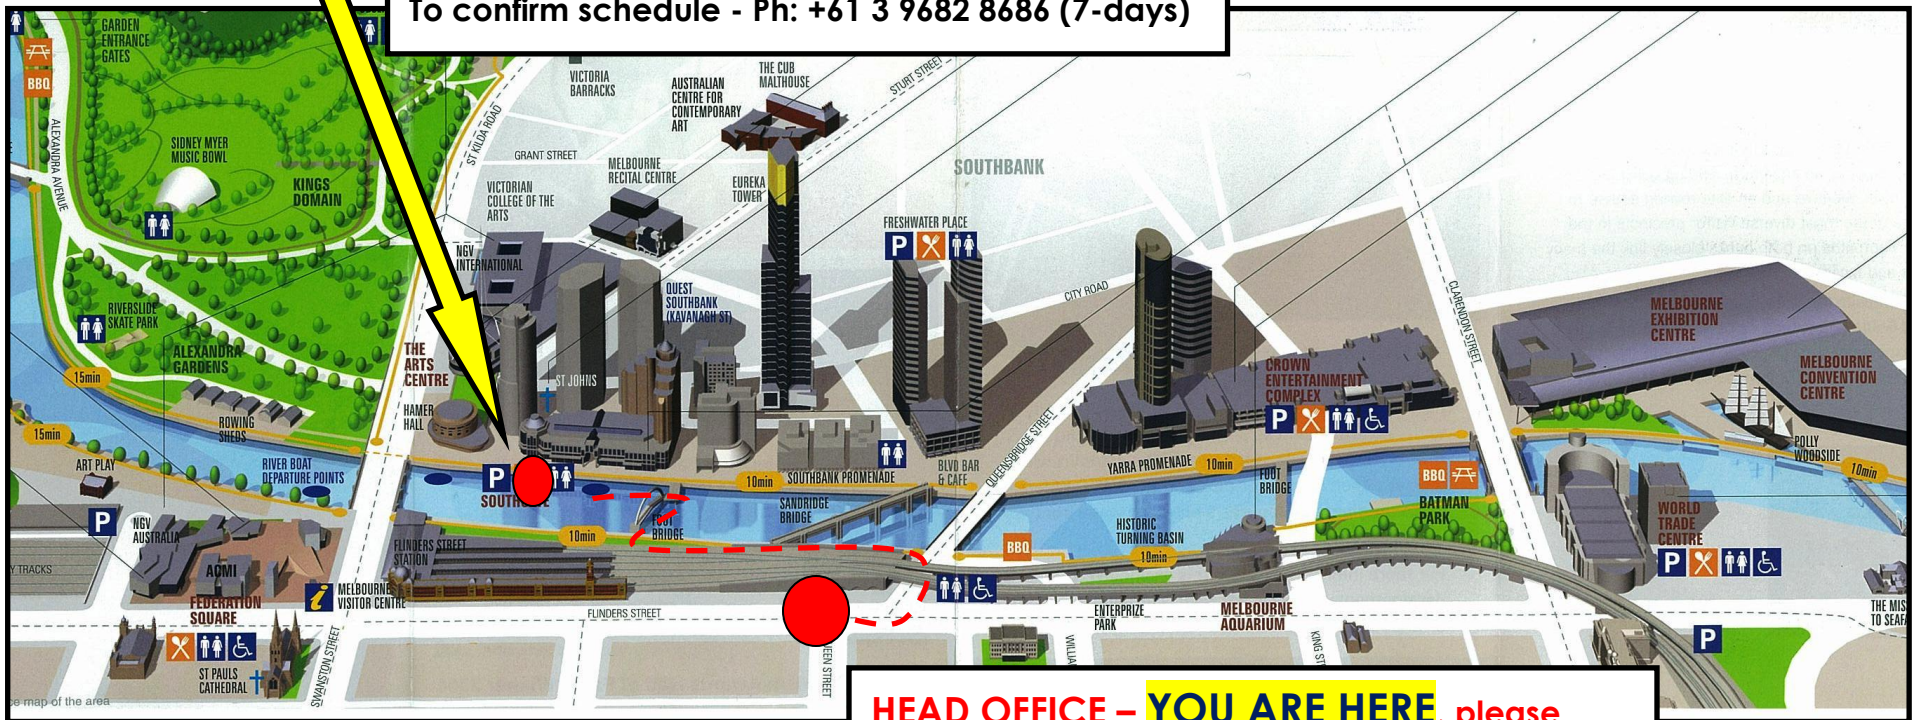

# MELBOURNE RIVER CRUISES

## TICKET SALES & DEPARTURE POINTS

**PRIMARY DEPARTURE POINT & TICKET OFFICE:**  
Melbourne River Cruises Ticket Kiosk  
Southgate Arts & Leisure Precinct, BERTH 5  
(Downstairs In front of Southgate Food Court)  
To confirm schedule - Ph: +61 3 9682 8686 (7-days)